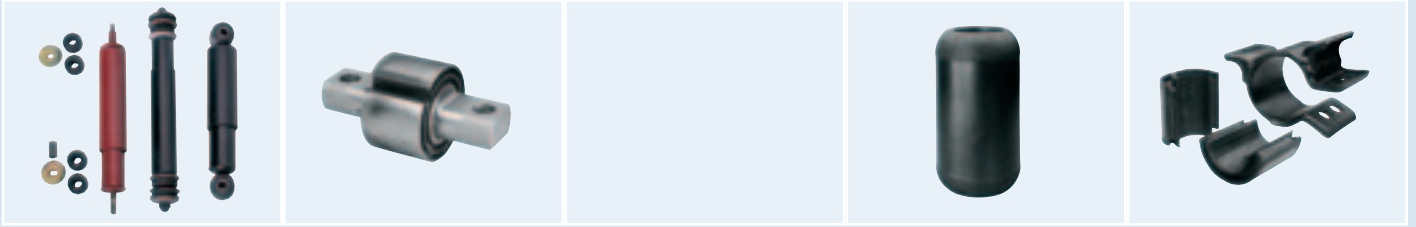

Bus/Coach	Description	Parts number
TopClass 400, ComfortClass 400, ComfortClass 300, MultiClass 300, Integro (O 550), Intouro (O 560), Travego (O 580)	Shock absorber	A 629 326 00 00
	Connecting rod	A 629 320 01 89
	Rubber coupling	A 000 326 40 81
	Air bellow	A 000 327 01 01
TopClass 300	Shock absorber	8.231.348.000.0
	Stabilising strut	315.23.31.110.02.0
	Half lining	A 001 988 24 10
	Air bellow	A 000 327 01 01
O 404	Shock absorber	A 356 320 00 31
	Rubber coupling	A 000 326 40 81
	Air bellow	A 000 327 01 01
O 405 - O 408	Shock absorber	A 357 320 03 31
	Repair kit	A 000 330 02 07
	Air bellow	A 000 327 01 01

✚ Original parts and accessories for Mercedes-Benz and Setra coaches in proven OMNIplus quality