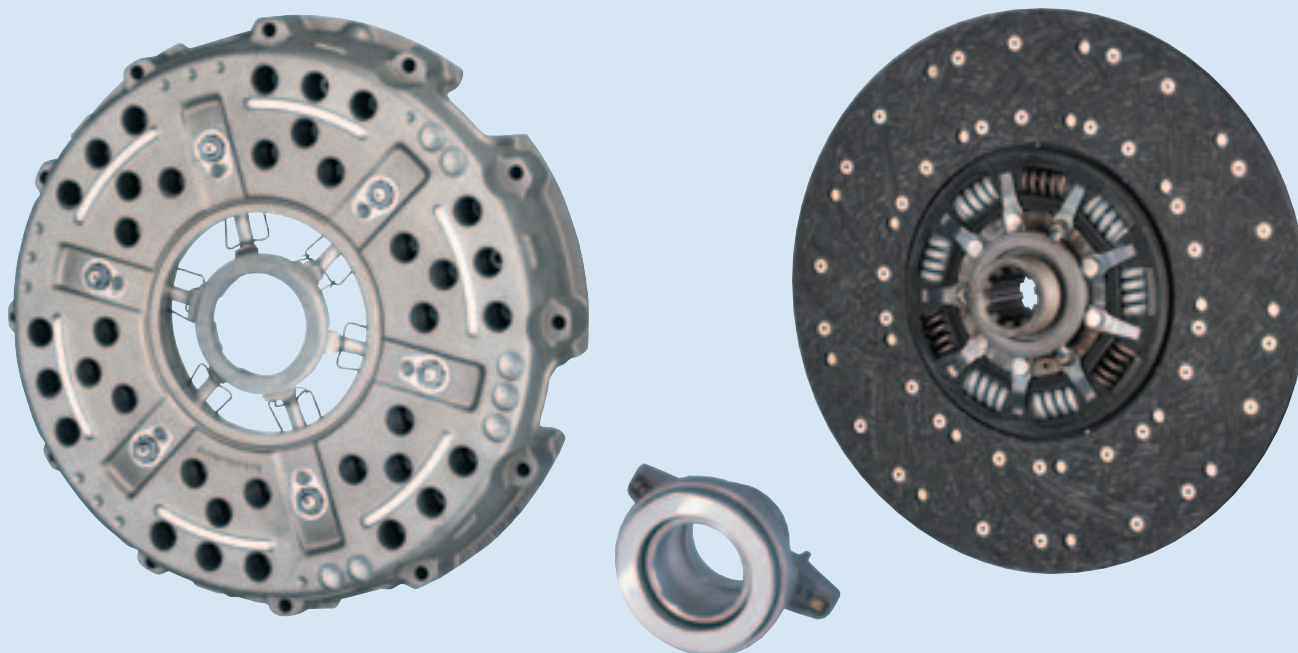

Bus/Coach	Description	Parts number
TopClass 400, ComfortClass 400	Pressing plate	A 007 250 62 04
	Clutch disk	A 020 250 55 03
	Release bearing	A 002 250 49 15
TopClass 300	Pressing plate	A 004 250 89 04
	Clutch disk	A 020 250 57 03
	Release bearing	A 002 250 45 15
ComfortClass 300	Pressing plate	A 005 250 84 04
	Clutch disk	A 020 250 57 03
	Release bearing	A 002 250 45 15
MultiClass 300	Pressing plate	A 004 250 89 04
	Clutch disk	A 020 250 97 03
	Release bearing	A 002 250 45 15
O 404	Pressing plate	A 005 250 83 04
	Clutch disk	A 012 250 85 03
	Release bearing	A 001 250 88 15
O 405 - O 408	Pressing plate	A 003 250 90 04
	Clutch disk	A 019 250 38 03
	Release bearing	A 000 250 76 15
Tourismo (O 350)	Pressing plate	A 005 250 83 04
	Clutch disk	A 019 250 08 03
	Release bearing	A 001 250 97 15

+ The economical alternative: Exchange parts in proven OMNIplus quality – just ask your service partner