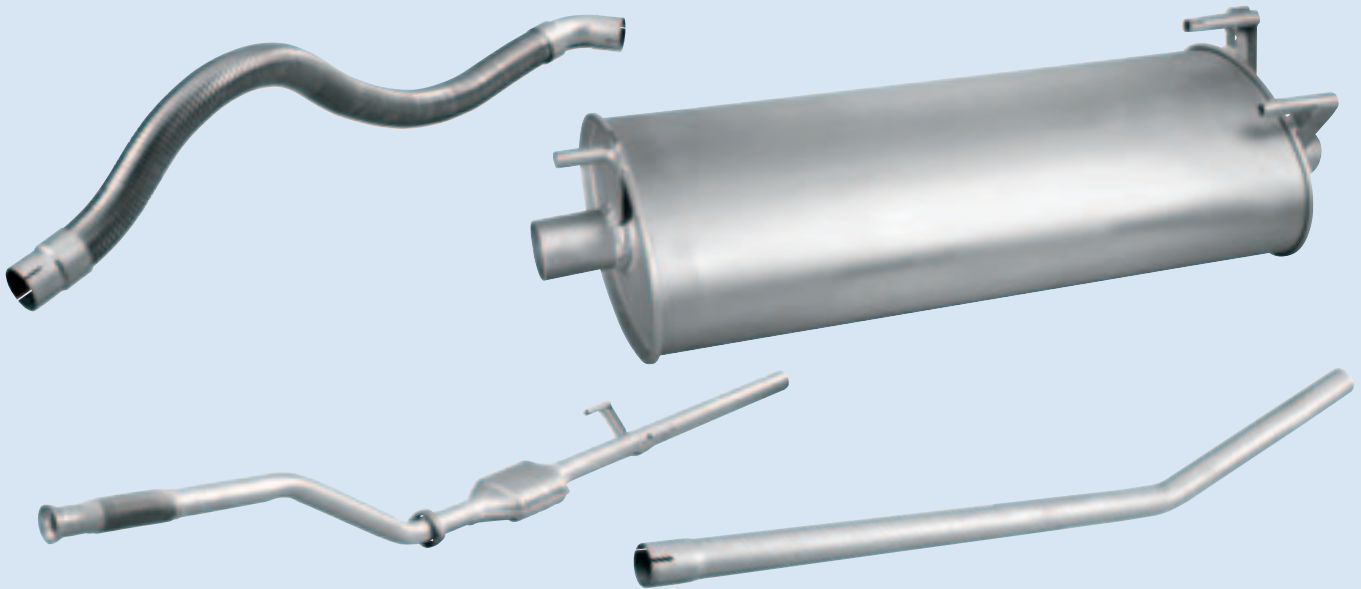

Bus/Coach	Description	Parts number
TopClass 400	Silencer	A 629 491 03 00
	Single ended pipe clip	A 629 491 00 40
	Exhaust pipe	A 629 490 08 10
	Exhaust mounting	A 000 491 02 85
	Clamp	A 942 997 00 90
ComfortClass 400	Silencer	A 629 491 07 00
	Single ended pipe clip	A 629 491 00 40
	Exhaust pipe	A 629 490 12 10
	Single ended pipe clip	A 942 997 02 90
	Exhaust pipe links	A 634 490 02 10
TopClass 300	Silencer	315.34.10.000.07.0
	Exhaust pipe links	A 627 490 01 10
	Exhaust pipe rechts	A 627 490 02 10
	Clamp	A 621 997 00 90
	Exhaust mounting	A 000 491 02 85
ComfortClass 300, Travego (O 580)	Silencer	A 629 491 03 00
	Exhaust pipe	A 629 490 12 10
	Exhaust pipe	A 629 490 06 10
	Front silencer	A 629 491 04 00
	Single ended pipe clip	A 629 491 00 40
MultiClass 300, Integro (O 550), Intouro (O 560)	Silencer	A 629 490 03 01
	Single ended pipe clip	A 629 491 00 40
	Exhaust pipe	A 629 490 09 10
	Exhaust mounting	A 000 491 02 85
	Clamp	A 942 997 02 90

+ Please observe the chassis number so we can clearly determine the spare part