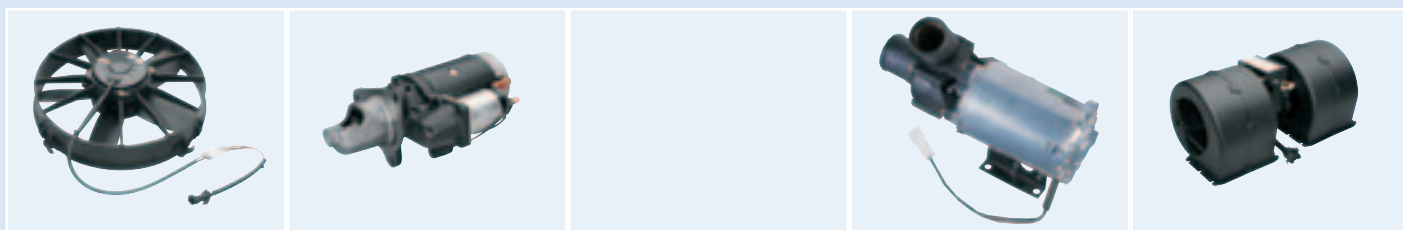

Bus/Coach	Description	Parts number
TopClass 400	Starting motor	A 457 151 03 01
	Axial ventilating fan	A 629 835 00 07
	Double radial fan, front cupboard/air conditioning	A 000 835 50 07
	Circulation pump	A 002 835 06 64
ComfortClass 400	Starting motor	A 457 151 03 01
	Axial ventilating fan	A 629 835 00 07
	Axial ventilator	A 002 830 94 08
	Front cupboard blower	A 000 835 54 07
	Double radial fan, front cupboard/air conditioning	A 000 835 50 07
	Circulation pump	A 629 835 00 64
TopClass 300	Starting motor	A 005 151 50 01
	Axial ventilating fan	A 000 838 40 06
	Axial ventilator	8.754.479.000.0
	Front cupboard blower	A 001 830 25 08
	Double radial compressor	8.754.670.000.0
	Circulation pump	A 001 835 46 64
ComfortClass 300	Starting motor	A 004 151 61 01
	Axial ventilator	A 627 835 00 07
	Double radial fan, front cupboard/air conditioning	A 000 835 43 07
	Circulation pump	A 001 835 46 64

+ Please observe the chassis number so we can clearly determine the spare part