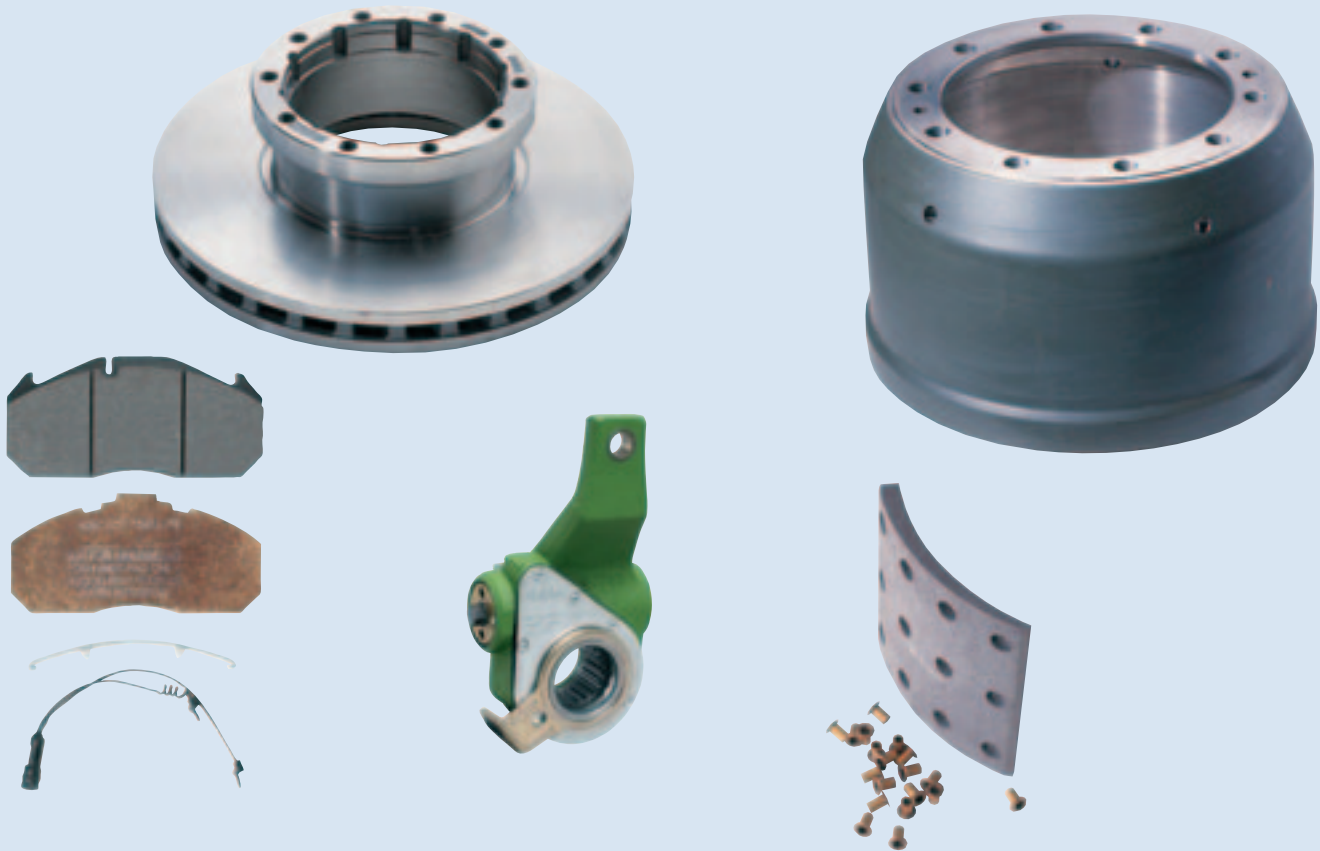

Bus/Coach	Description	Parts number
TopClass 400, ComfortClass 400, Travego (O 580)	Brake disk front axle, rear axle, trailing axle	A 942 421 21 12
	Brake lining front axle, rear axle, trailing axle (Travego)	A 003 420 20 20
	Brake lining trailing axle (TopClass)	A 002 420 49 20
TopClass 300	Brake disk front axle	A 627 421 00 12
	Brake lining set front axle	8.285.408.534.0
	Brake drum rear axle	315.25.20.122.01.0
	Brake lining set rear axle	8.285.506.606.0
	Brake drum trailing axle	175.24.11.111.02.0
	Brake lining set trailing axle	A 000 421 86 10
	Slack adjuster right rear axle	8.285.000.214.0
	Slack adjuster left rear axle	8.285.000.213.0
	Slack adjuster left trailing axle	8.283.000.764.0
Slack adjuster right trailing axle	8.283.000.765.0