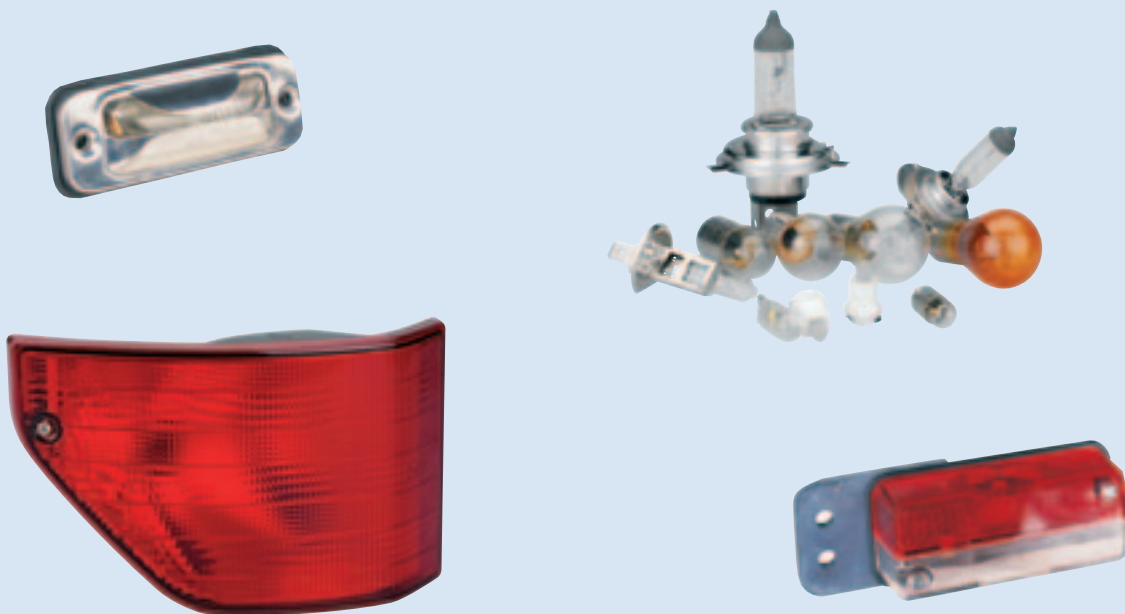

Bus/Coach	Description	Parts number	
Citaro (O 530)	Side marker vertical mounting	A 000 544 44 11	
	Side marker with LED	A 000 544 49 11	
	Side marker without LED	A 000 544 50 11	
	Side repeater left	A 000 820 05 20	
	Side repeater right	A 000 820 06 20	
	Licence plate light	A 002 820 17 56	
	Tail light left	A 000 820 35 64	
	Tail light right	A 000 820 36 64	
	Indicator light rear left	A 001 820 60 21	
	Indicator light rear right	A 001 820 61 21	
	Reversing light	A 000 544 33 07	
	Rear fog lamp	A 000 544 18 04	
	Integro (O 550)	H1 head light left	A 000 540 01 54
H1 head light right		A 000 540 02 54	
Indicator light left, grey		A 356 820 14 21	
Indicator light right, grey		A 356 820 15 21	
Side repeater left		7.521.135.000.0	
Side repeater right		7.521.136.000.0	
Side marker vertical mounting		A 000 544 44 11	
Side marker horizontal mounting		A 002 820 88 56	
Licence plate light		7.544.305.000.0	
Tail light left		A 000 820 35 64	
Tail light right		A 000 820 36 64	
Rear fog lamp		A 000 544 11 04	
Reversing light		A 000 544 24 07	
Indicator light rear left		A 001 820 60 21	
Indicator light rear right		A 001 820 61 21